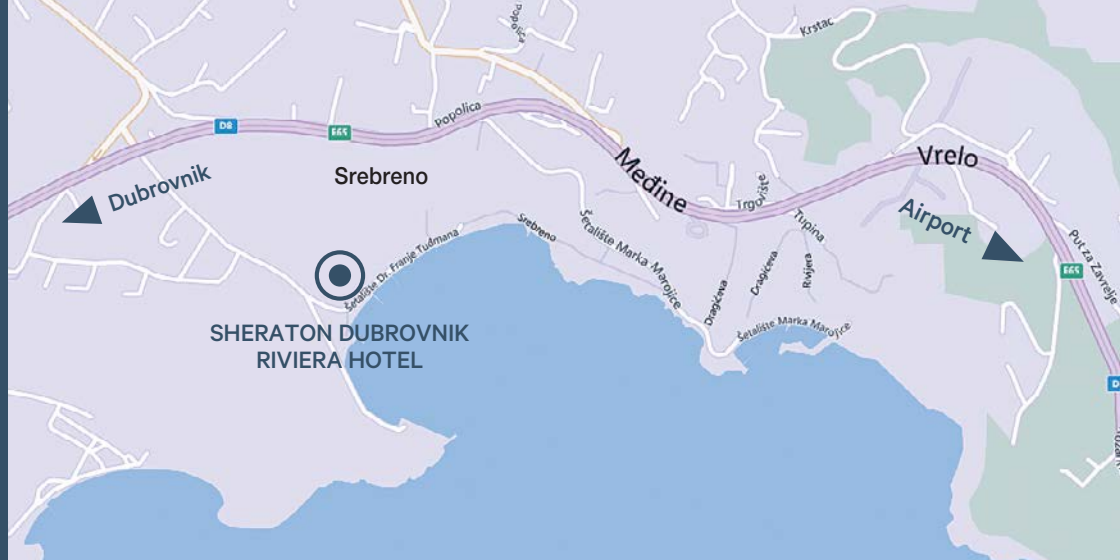

SHERATON DUBROVNIK RIVIERA HOTEL

Šetalište dr. F. Tuđmana 17, Srebreno
20207 Mlini, Croatia
T 385 20 60 15 00
F 385 20 60 15 50
sheratondubrovnikriviera.com
sales@sheratondubrovnikriviera.com

GPS COORDINATES

width 42° 37' 24.35" N
length 18° 11' 43.66" E

GPS KOORDINATE

širina 42° 37' 24.35" N
dužina 18° 11' 43.66" E

Creating Memorable Events

Sheraton Dubrovnik Riviera Hotel offers a variety of lavish and modern venues, ideal for all sorts of events. Whether you are planning a business meeting, large scale, high level international conferences or elegant banquets, our experienced team will carefully plan every detail of your event. The largest hotel congress venue in Croatia, Orlando, which can accommodate over 1000 delegates and be easily adapted to three smaller meeting rooms, along with the additional four, multifunctional meeting rooms with natural lightning; Minčeta, Lovrijenac, Lokrum and Koločep, will exceed all your expectations.

REAP THE REWARDS

With SPG®, you can earn Starpoints® for meetings and events you plan. The program rewards your loyalty, giving you the opportunity to redeem Starpoints for Free Night Awards, flights, room upgrades, VIP experiences and more. Visit spg.com/meetings to learn more and start planning.

GET MORE FROM YOUR STAY

Maximize your time in Dubrovnik at the Sheraton and beyond. Take advantage of our cutting-edge fitness center and pools, recharge at Shine Spa, savour local delicacies at our restaurants and bars, and discover everything Dubrovnik Riviera has to offer.

EXPLORE DUBROVNIK

Ideally located between Dubrovnik International Airport and Dubrovnik city centre, Sheraton Dubrovnik Riviera Hotel is the perfect jumping-off point for exploring the Riviera's iconic attractions, from old city walls to the mystical island Lokrum.